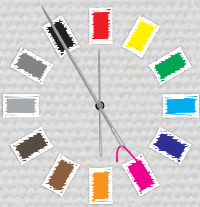

"A STITCH IN TIME"

EMBROIDERERS LTD.

Embroidery • Print • Personalisation

Our new location: