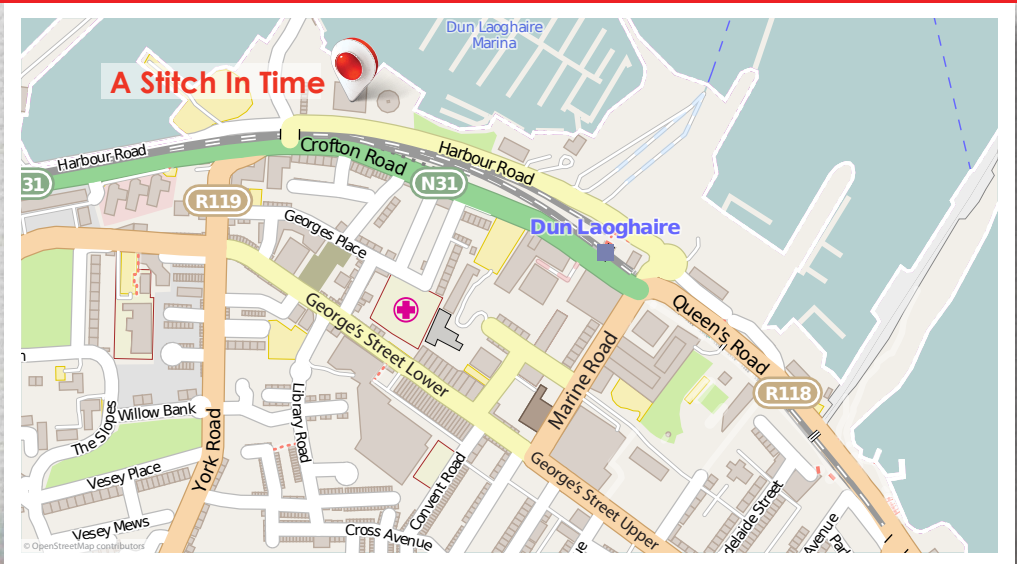

A Stitch in Time Embroiderers Ltd,
Irish Lights Building, Harbour Road, Dun Laoghaire, Co. Dublin
Tel: 01 236 0474 • Email: logos@astitchintime.ie

www.astitchintime.ie